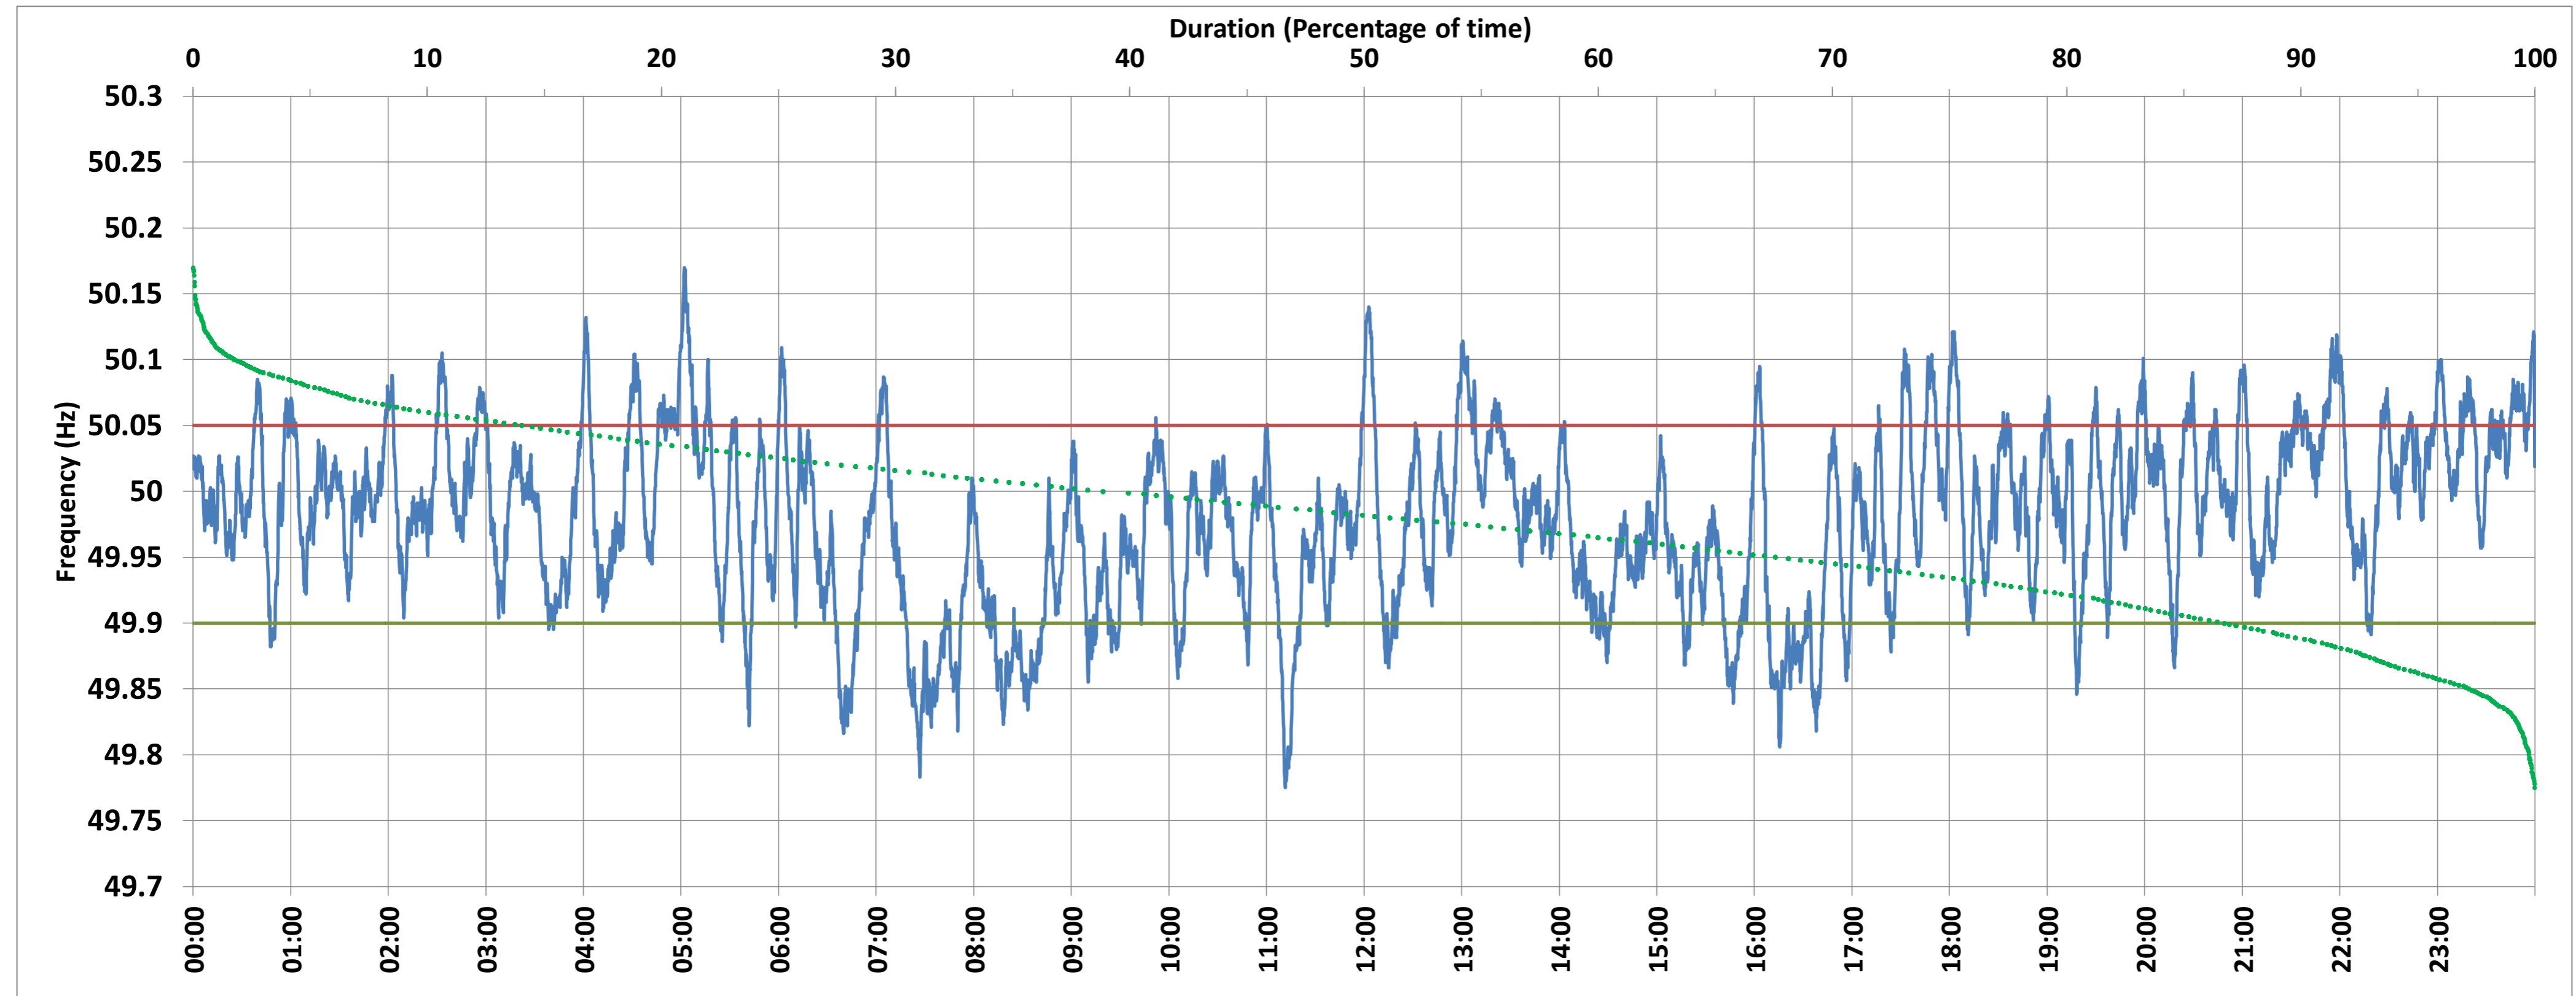

BAWANA:Frequency

National Grid Frequency Profile for 27-Dec-2017

<49.7	<49.90	<49.97	49.7-49.8	49.8-49.9	49.9-50.0	50.0-50.1	50.1-50.2	49.90-50.05	49.7-50.2	49.97-50.03	50.05-50.1	>50	>50.03	>50.05	>50.2
0.00	13.07	42.15	0.24	12.82	46.99	38.03	1.91	72.89	100.00	35.07	12.72	38.85	22.78	14.04	0.00

Average Frequency :	49.979	Frequency Variation Index :	0.047	Standard Deviation :	0.065
---------------------	--------	-----------------------------	-------	----------------------	-------

Instantaneous Frequency		
Max	50.170	5:02:00
Min	49.775	11:11:30

15 minute Average Frequency		
Max	50.076	5:15:00
Min	49.861	7:30:00

No. of excursions above 50.03 Hz	91
No. of excursions below 49.97 Hz	106
No. of excursions above 50.00 Hz	94
No. of excursions below 50.00 Hz	92

Average time freq remains below 49.97 per excursion	0:05:44	Average time frequency remains above 50.03 per excursion	0:03:36
---	---------	--	---------