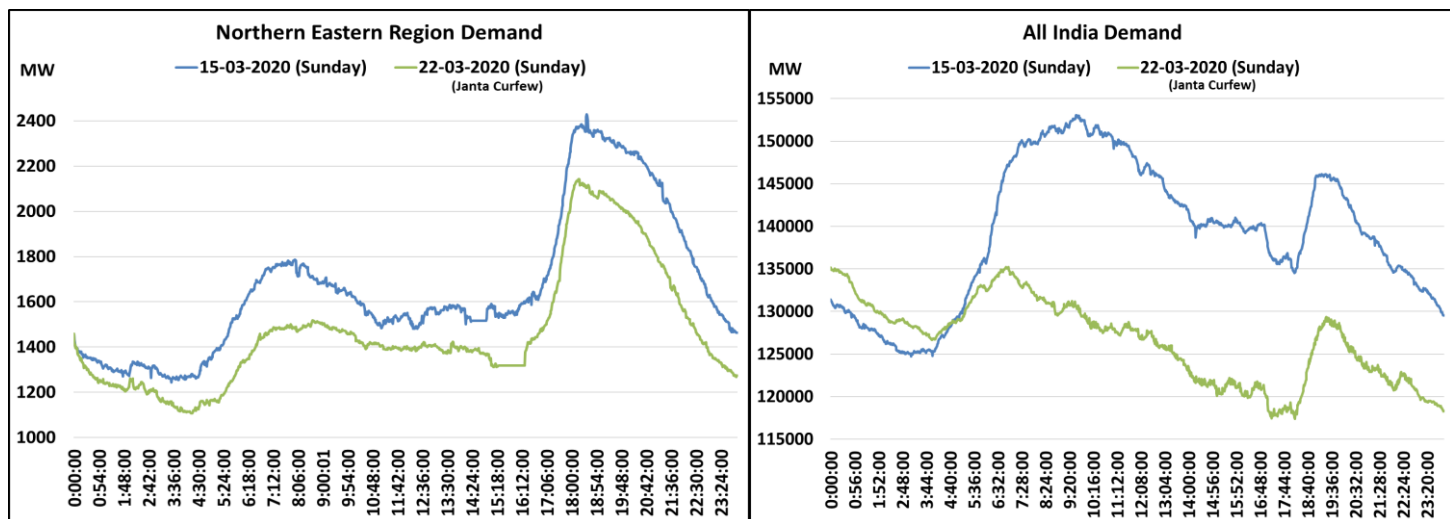

All India and region wise load curve for 22nd March 2020 (Janta curfew day) as compared with last Sunday (15th March 2020)

Date	Energy Consumption (GWh)					
	Northern Region	Western Region	Southern Region	Eastern Region	North Eastern Region	All India
15-March-2020	774	1119	1061	345	39.82	3339
22-March-2020	739	977	965	319	35.10	3035