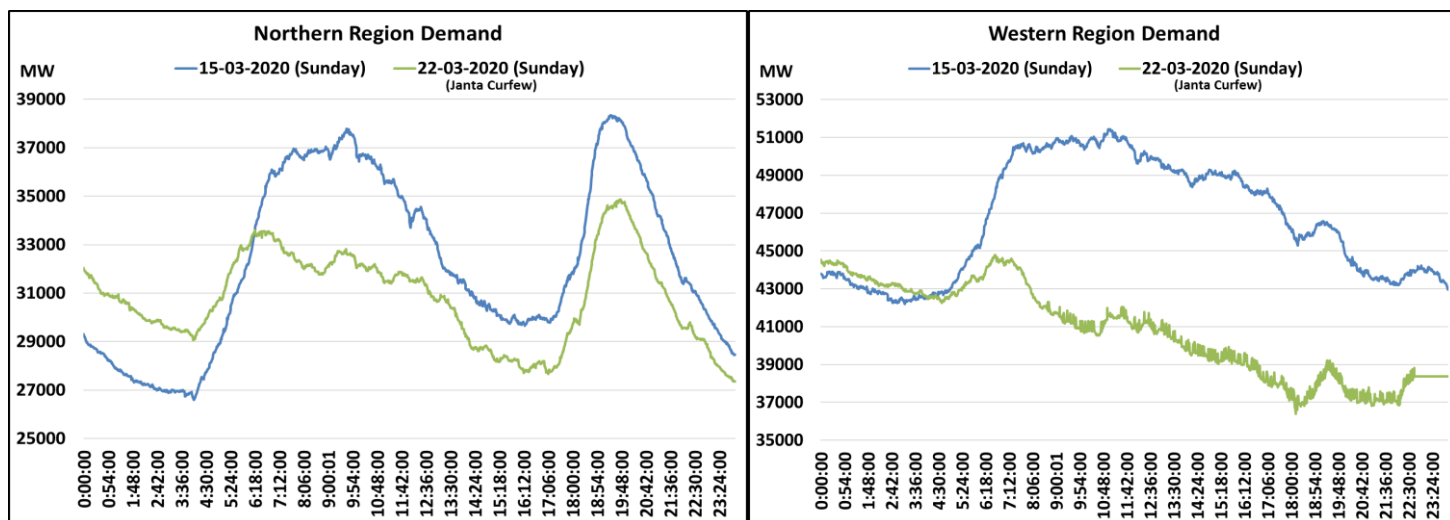

All India and region wise load curve for 22nd March 2020 (Janta curfew day) as compared with last Sunday (15th March 2020)

Date	Energy Consumption (GWh)					
	Northern Region	Western Region	Southern Region	Eastern Region	North Eastern Region	All India
15-March-2020	774	1119	1061	345	39.82	3339
22-March-2020	739	977	965	319	35.10	3035