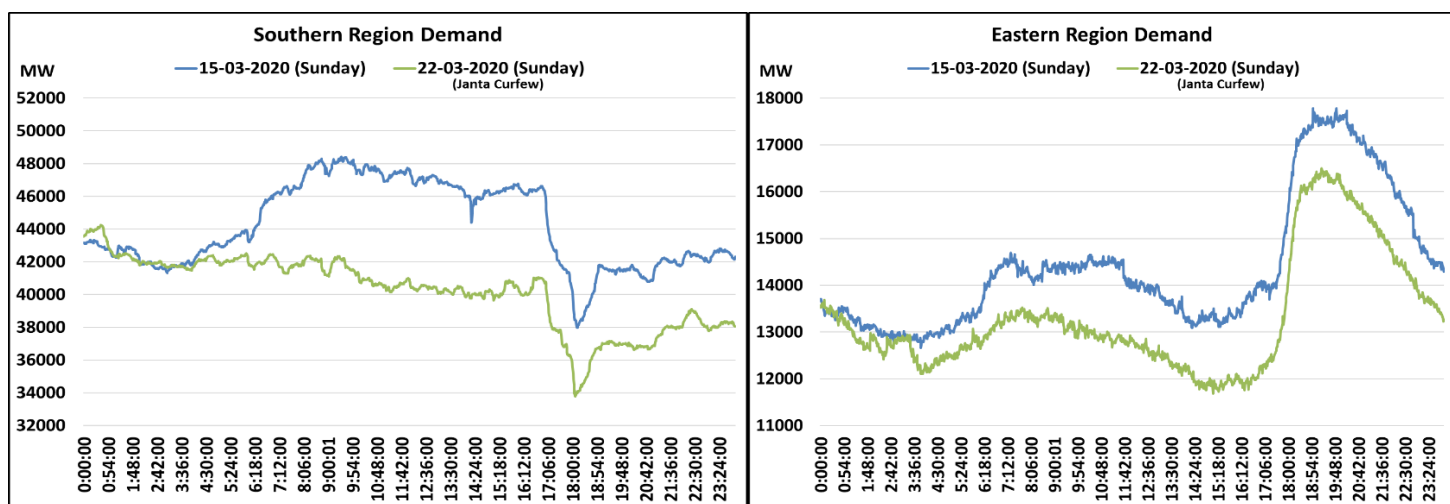

All India and region wise load curve for 22nd March 2020 (Janta curfew day) as compared with last Sunday (15th March 2020)

Date	Energy Consumption (GWh)					
	Northern Region	Western Region	Southern Region	Eastern Region	North Eastern Region	All India
15-March-2020	774	1119	1061	345	39.82	3339
22-March-2020	739	977	965	319	35.10	3035