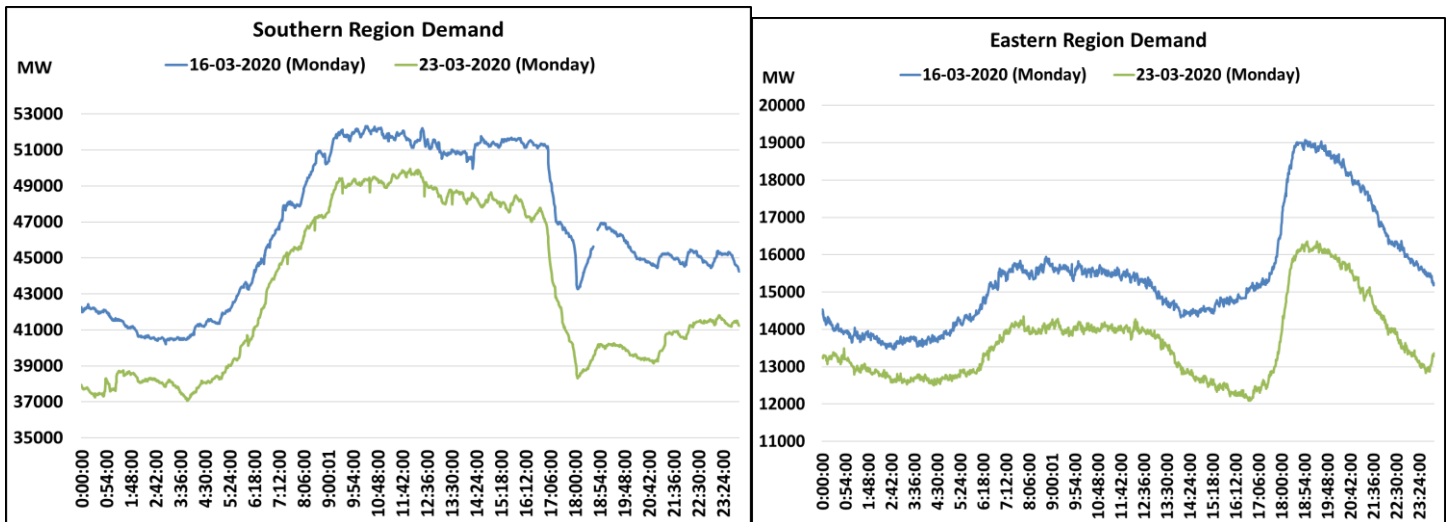

## All India and region wise load curve for 23<sup>rd</sup> March 2020 as compared with 16<sup>th</sup> March 2020 (Monday)

Date	Energy Consumption ( GWh )					
	Northern Region	Western Region	Southern Region	Eastern Region	North Eastern Region	All India
<b>16-March-2020</b>	812	1165	1120	370	40.32	3507
<b>23-March-2020</b>	737	995	1036	327	38.47	3133