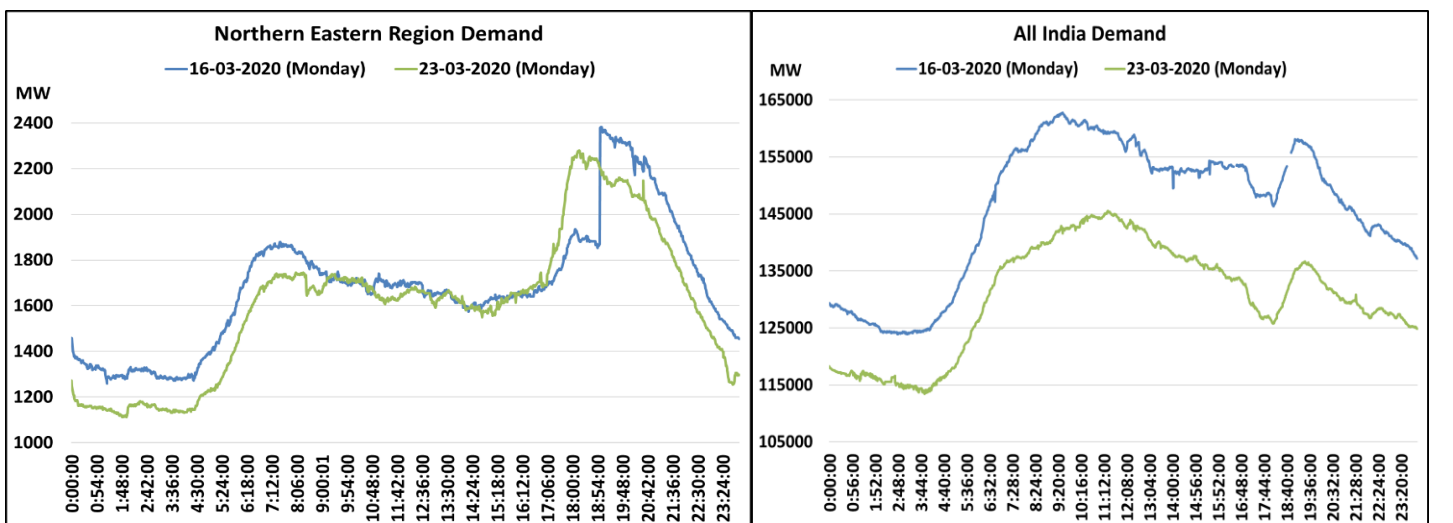

## All India and region wise load curve for 23<sup>rd</sup> March 2020 as compared with 16<sup>th</sup> March 2020 (Monday)

Date	Energy Consumption ( GWh )					
	Northern Region	Western Region	Southern Region	Eastern Region	North Eastern Region	All India
<b>16-March-2020</b>	812	1165	1120	370	40.32	3507
<b>23-March-2020</b>	737	995	1036	327	38.47	3133