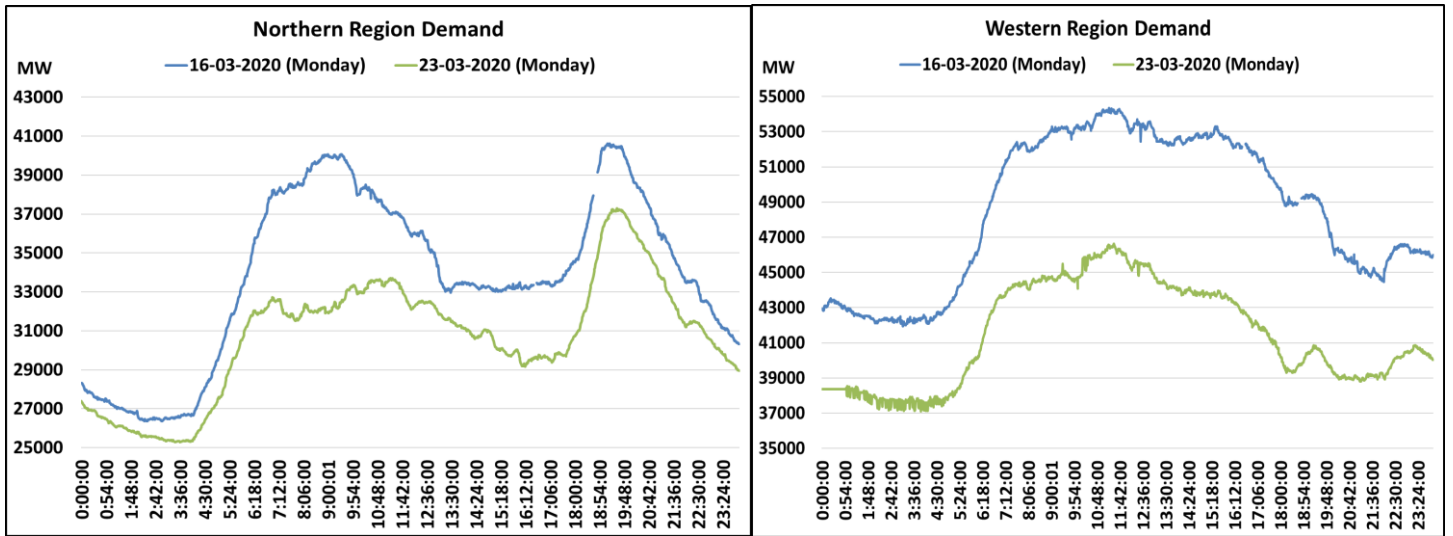

## All India and region wise load curve for 23<sup>rd</sup> March 2020 as compared with 16<sup>th</sup> March 2020 (Monday)

Date	Energy Consumption ( GWh )					
	Northern Region	Western Region	Southern Region	Eastern Region	North Eastern Region	All India
<b>16-March-2020</b>	812	1165	1120	370	40.32	3507
<b>23-March-2020</b>	737	995	1036	327	38.47	3133