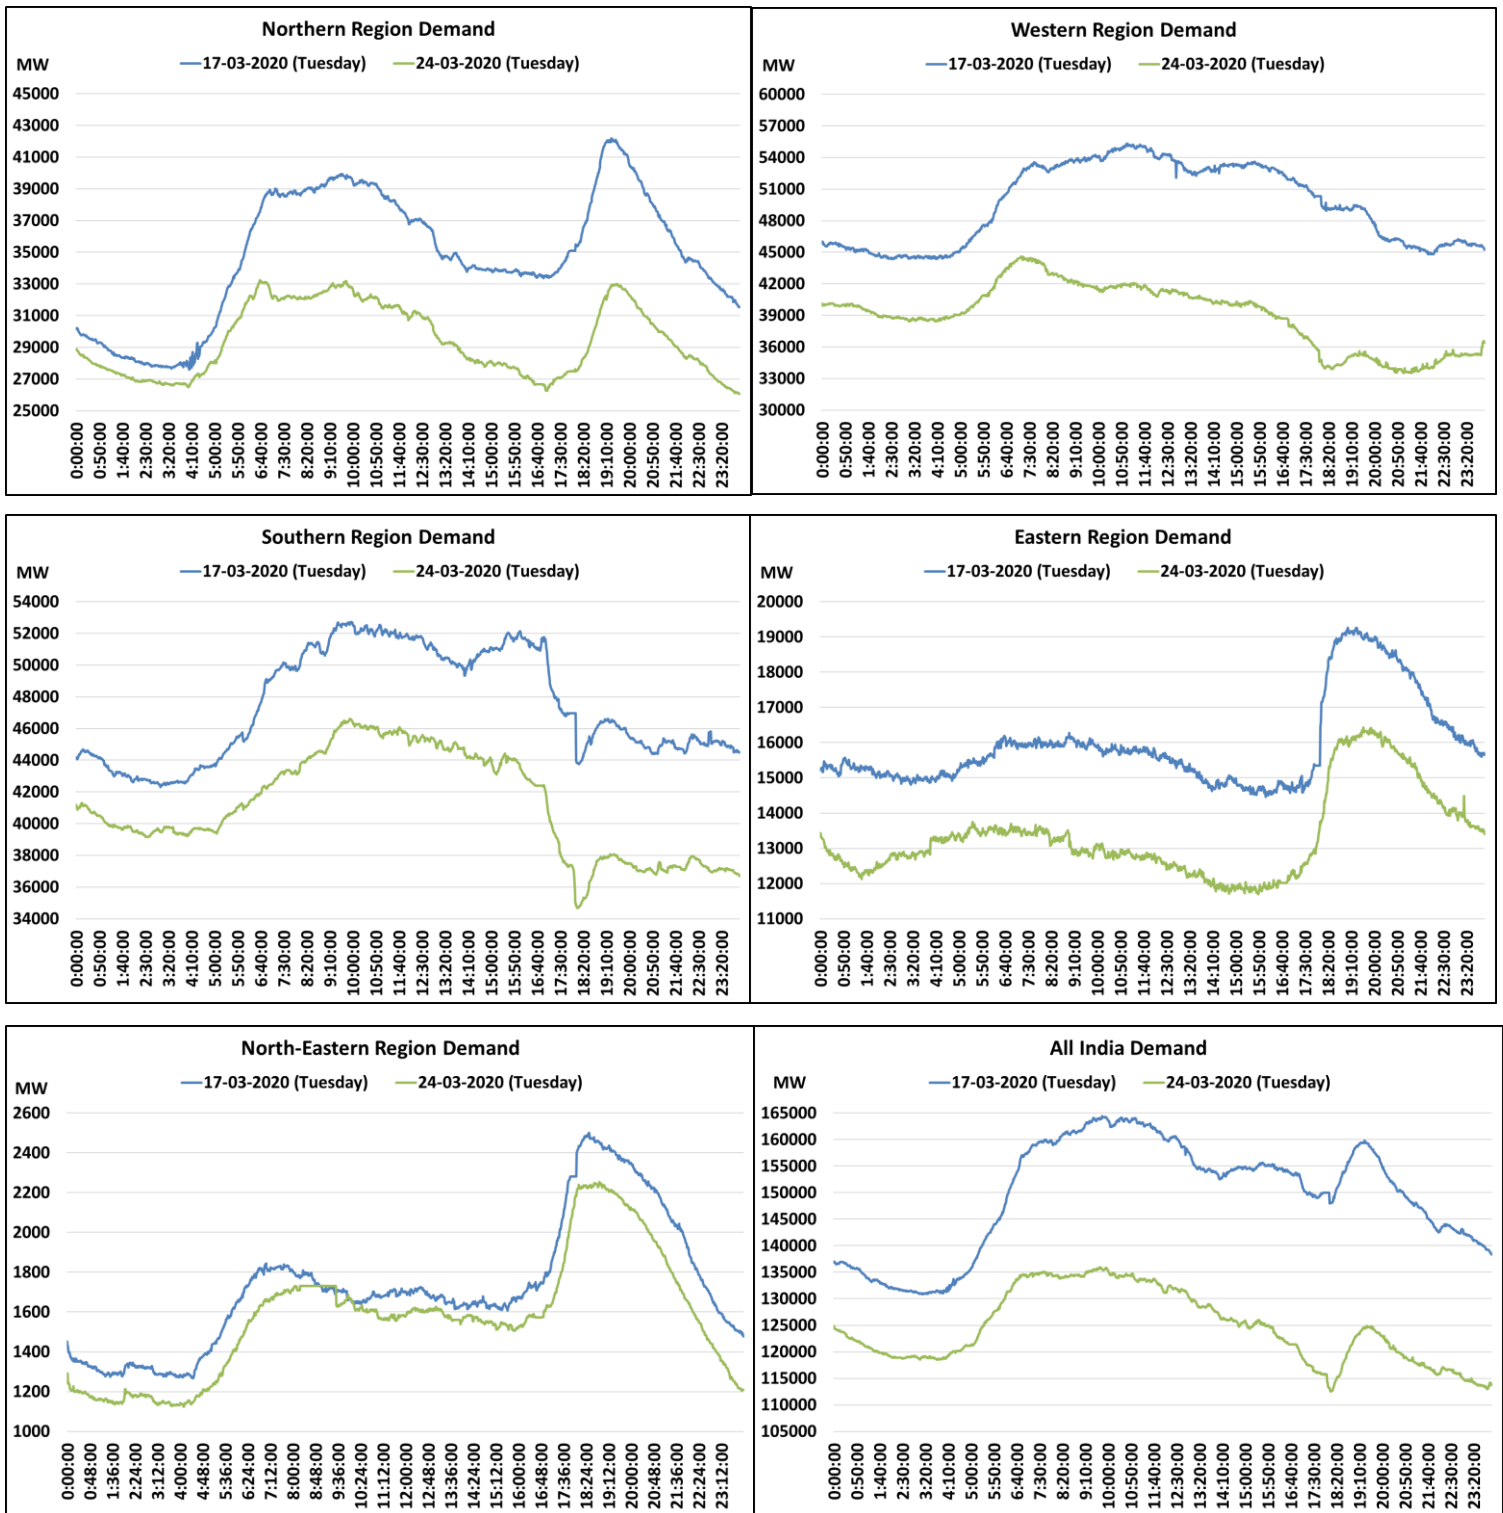

All India and region wise load curve for 24th March 2020 as compared with 17th March 2020 (Tuesday)

Date	Energy Consumption (GWh)					
	Northern Region	Western Region	Southern Region	Eastern Region	North-Eastern Region	All India
17-March-2020	827	1187	1148	383	41.52	3586
24-March-2020	695	944	983	314	38.54	2975